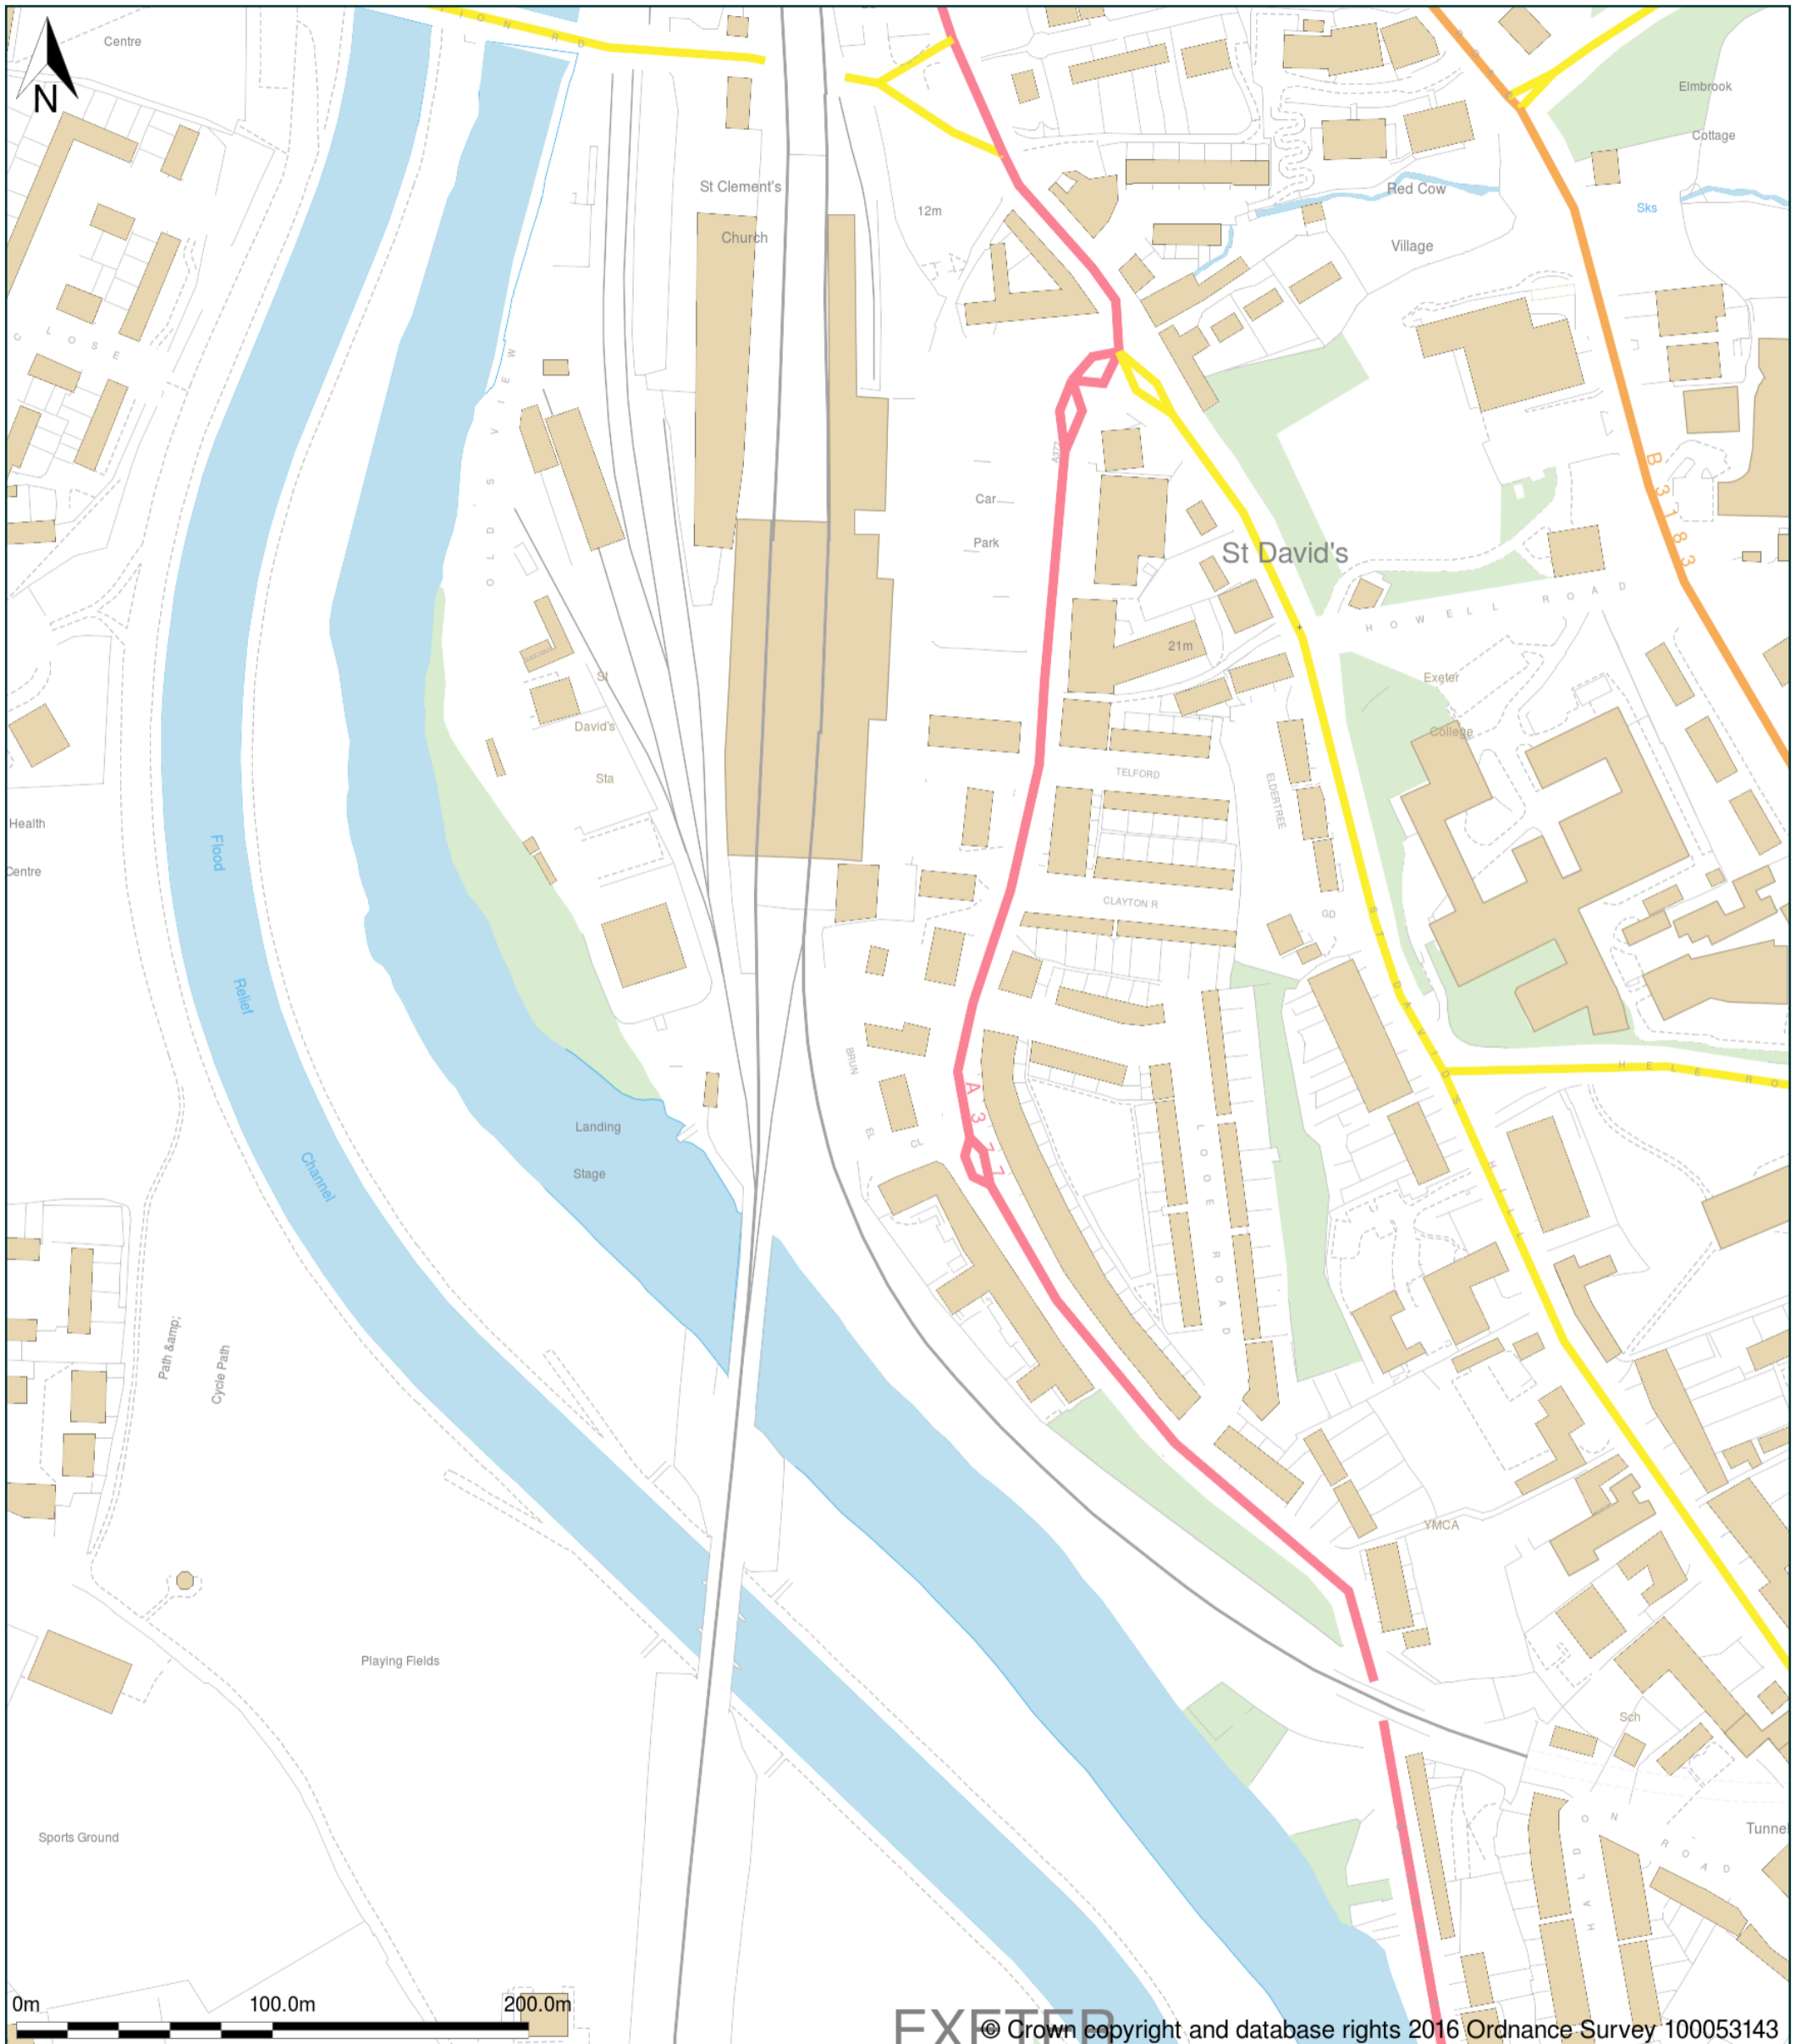

7 Brunel Close, Exeter, EX4 4BT

Plan shows area bounded by: 290839.56, 92772.55 291536.55, 93569.95 (at a scale of 1:2500) The representation of a road, track or path is no evidence of a right of way. The representation of features as lines is no evidence of a property boundary.

Produced on 3rd Oct 2016 from the Ordnance Survey National Geographic Database and incorporating surveyed revision available at this date. Reproduction in whole or part is prohibited without the prior permission of Ordnance Survey. © Crown copyright 2016. Supplied by mapsolve.co.uk a licensed Ordnance Survey partner (100053143). Unique plan reference: #00161422-D087C1